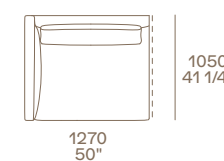

Mad Joker armchair

Non-removable leather Nabuk 10 oliva, swivel base glossy brown nickel. w 31 1/2" d 31 1/2" h 42 3/4"

Mondrian coffee tables

Structure painted glossy brown nickel, tops in mat marble verde lepanto 55"x27 1/2" h 11 1/2"; glossy lacquer moka Ø 39 1/4" h 15".

Structure in gold polished bronze casting, top in black elm. Ø 21 3/4" h 19"

Bristol divano Bristol sofa

terminale sx
lt end unit

pouf centrale
central unit pouf

elemento inclinato
angled unit

terminale dx
rt end unit