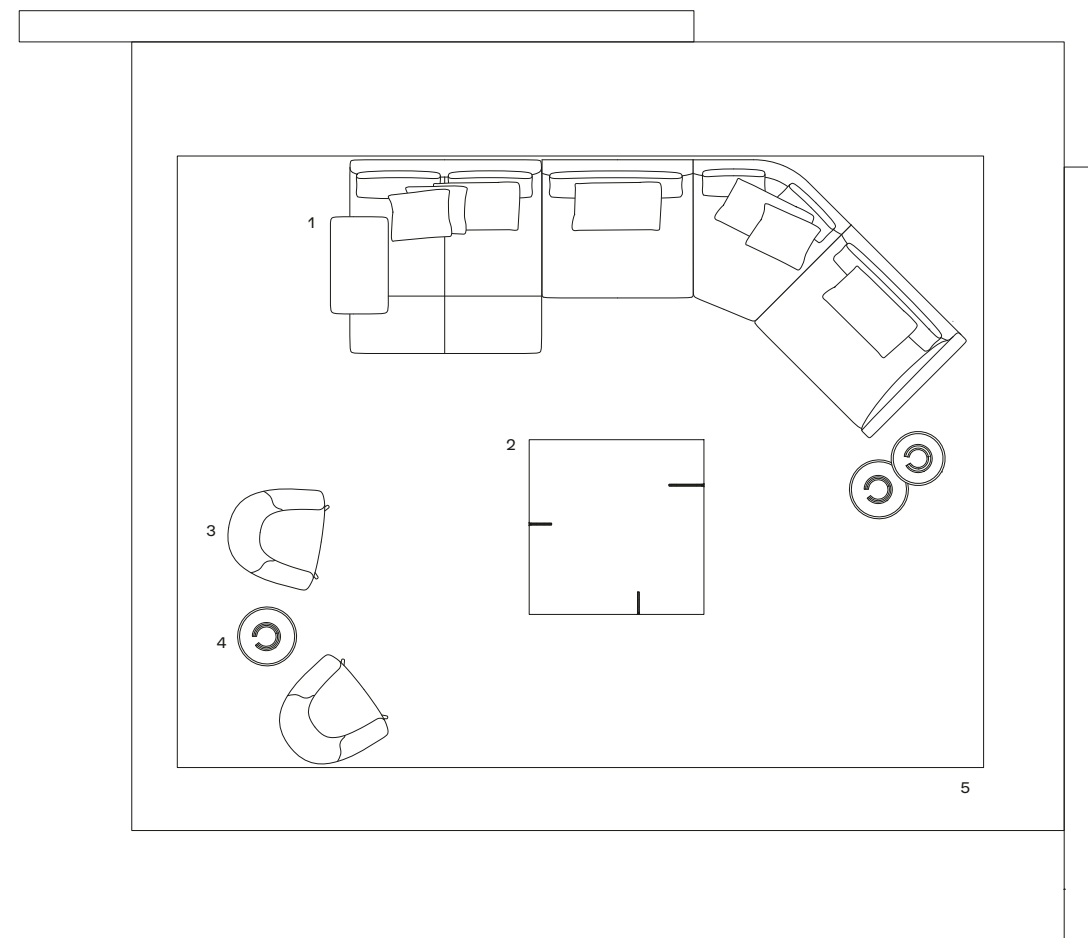

COMPOSITION 05

1 Bristol divano
Cuscineria comfort, rivestimento in tessuto sfoderabile Sheffield 04 bronzo, cuscini poggiatesta tessuto sfoderabile Dundee 04 bronzo, cuscini opzionali tessuto sfoderabile Norwich 04 bronzo, piedini opzionali brown nickel lucido. Composizione 5000x2105

2 Bristol tavolino
Piano in marmo calacatta oro levigato, piano inferiore olmo nero, inserti e piedini brown nickel lucido. 1400x1400 h 330

3 Mad Chair poltrone
Velluto sfoderabile Persia 1404 carbone, basamento girevole brown nickel lucido. l 810 p 770 h 700

4 Orbit tavolini
Piano e struttura in vetro bronzato, struttura in vetro soffiato. Ø 440 h 550 - Ø 480 h 460

5 Relief tappeto
Colore perla. Dimensioni su misura 6400x4900

1 Bristol sofa
Backrest cushion comfort, cover in removable fabric Sheffield 04 bronzo, lower back cushions in removable fabric Dundee 04 bronzo, optional cushions in removable fabric Norwich 04 bronzo, optional feet glossy brown nickel. Composition 196 3/4"x82 3/4"

2 Bristol coffee table
Top in mat marble calacatta oro, lower shelf black elm, inlays and feet glossy brown nickel. 55"x55" h 13"

3 Mad Chair armchairs
Removable velvet Persia 1404 carbone, swivel base glossy brown nickel. w 32" d 30 1/4" h 27 1/2"

4 Orbit coffee tables
Top and structure in bronzed glass, structure in blown glass. Ø 17 1/4" h 21 3/4" - Ø 19" h 18"

5 Relief carpet
Colour perla. Customized sizes 252"x193"

Display 50 mq-sqm