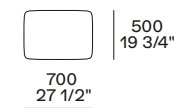

cuscino poggiatesta
lower back cushion