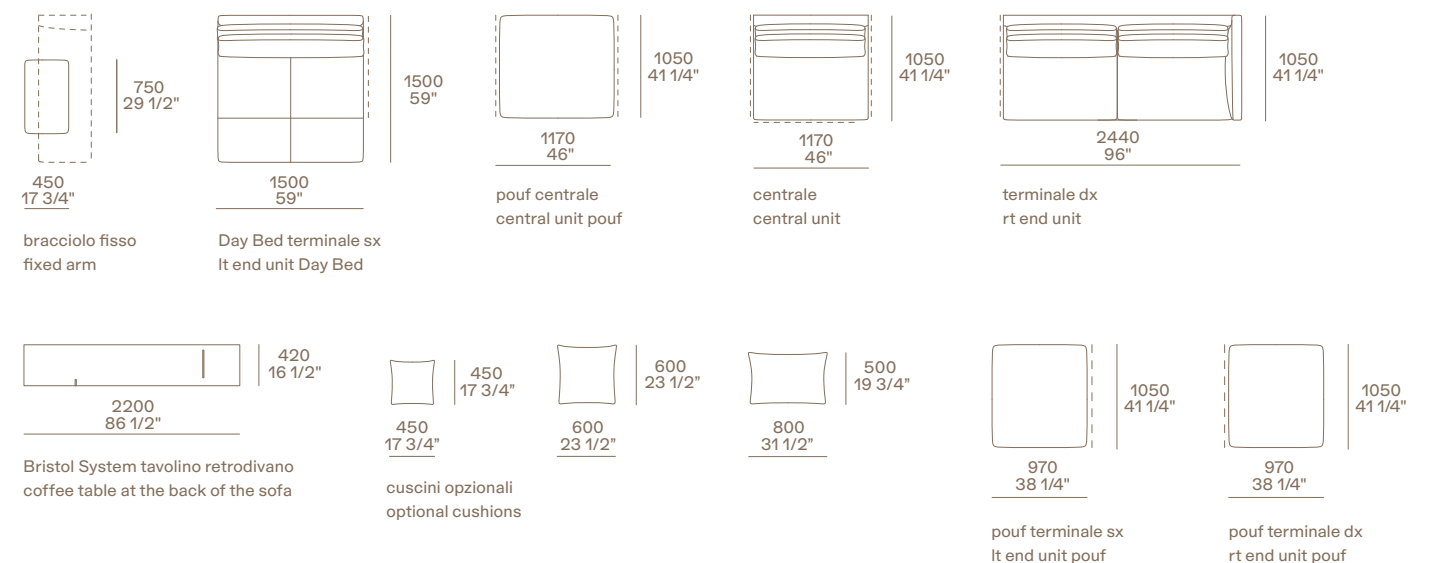

Bristol tavolino Bristol coffee table

Baba tavolino Baba coffee table

Mad Chair poltrona Mad Chair armchair