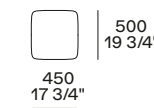

cuscino a fascia
cushion with band