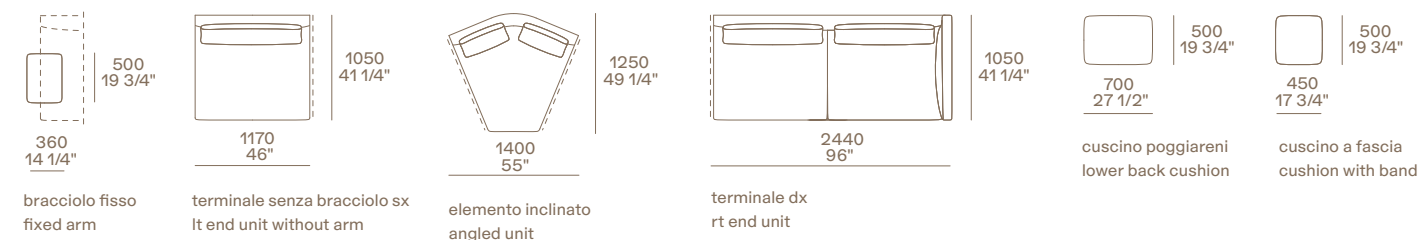

BRISTOL

Design Jean-Marie Massaud

Bristol divano

Cuscineria comfort, rivestimento in tessuto sfoderabile Sheffield 01 pepe, cuscini poggiatesta tessuto sfoderabile Dundee 01 pepe, cuscini opzionali tessuto sfoderabile Norwich 01 bianco, piedini arretrati in materiale plastico. Bracciolo fisso con struttura brown nickel lucido.

Mad Chair poltrona

Velluto sfoderabile Persia 1404 carbone, gambe in olmo nero.
l 810 p 770 h 700

Mondrian tavolini

Struttura verniciato brown nickel opaco. Piano in marmo verde lepanto levigato.
1400x700 h 290

Bristol sofa

Backrest cushion comfort, cover in removable fabric Sheffield 01 pepe, lower back cushions in removable fabric Dundee 01 pepe, optional cushions in removable fabric Norwich 01 bianco, invisible feet in plastic material. Fixed arm with structure glossy brown nickel.

Mad Chair armchair

Removable velvet Persia 1404 carbone, legs in black elm.
w 32" d 30 1/4" h 27 1/2"

Mondrian coffee tables

Structure painted mat brown nickel. Top in mat marble verde lepanto.
55"x27 1/2" h 11 1/2"

Bristol divano Bristol sofa

Mad Chair poltrona Mad Chair armchair

Mondrian tavolino Mondrian coffee table