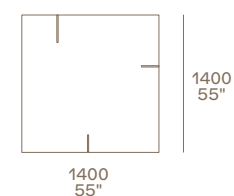

Bristol tavolino Bristol coffee table