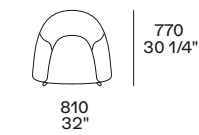

**Mad Chair poltrona
Mad Chair armchair**