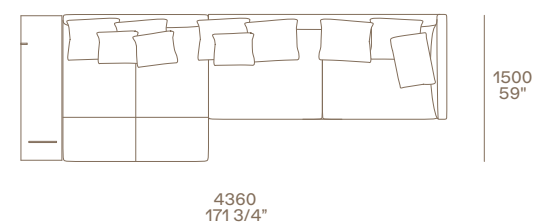

BRISTOL

Design Jean-Marie Massaud

Bristol divano

Cuscineria libera, rivestimento in pelle sfoderabile Nabuk 02 tortora, cuscini tessuto sfoderabile Lima 63 nero e pelle sfoderabile Nabuk 02 tortora, piedini arretrati in materiale plastico. Tavolino retrodivano Bristol System h 430, struttura rovere spessart, inserti e piedini brown nickel opaco.

Bristol tavolino

Struttura rovere spessart, inserti e piedini brown nickel opaco. 1400x1400 h 330

Ipanema poltrone

Struttura rovere spessart, seduta con cinghie in cuoio 03 grigio scuro e cuscino in tessuto sfoderabile Siviglia 04 grafite. l 810 p 900 h 815

Bristol sofa

Loose cushions, cover in removable leather Nabuk 02 tortora, cushions in removable fabric Lima 63 nero and removable leather Nabuk 02 tortora, invisible feet in plastic material. Bristol System coffee table at the back of the sofa h 17", structure spessart oak, inlays and feet mat brown nickel.

Bristol coffee table

Structure spessart oak, inlays and feet mat brown nickel. 55"x55" h 13"

Ipanema armchairs

Structure spessart oak, seat with belts in hide 03 grigio scuro and cushion in removable fabric Siviglia 04 grafite. w 32" d 35 1/2" h 32"

Bristol divano Bristol sofa

Bristol System tavolino retrodivano
coffee table at the back of the sofa

Bristol tavolino Bristol coffee table

Ipanema poltrona Ipanema armchair