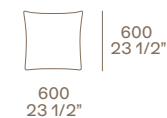

500
800
19 3/4"
31 1/2"

600
23 1/2"