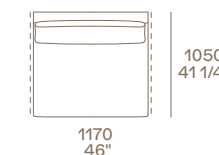

Home Hotel coffee table

Structure and top in black elm.
55"x55" h 13 1/2"

Baba coffee table

Structure glossy gold painted metal, top in gold glass.
Ø 19 3/4" h 21 1/4"

Henry pouf

Structure black elm, seat in non-removable velvet Persia 1404 carbone.
Ø 17 3/4" h 17 3/4"

Jane armchairs

Removable velvet Persia 54 prussia, base black elm.
w 26 1/2" d 27 1/2" h 29 1/2"

Bristol divano Bristol sofa

terminale sx
lt end unit

angolo sx
lt corner unit

centrale
central unit

pouf terminale dx
rt end unit pouf