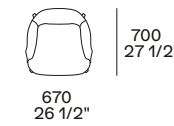

**Jane poltrona
Jane armchair**