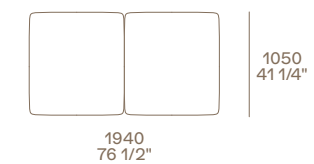

Bristol pouf Bristol poufs