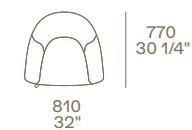

Mad Chair poltrona Mad Chair armchair