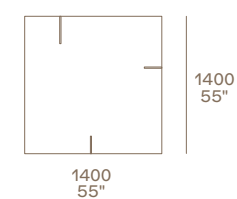

Mad Chair armchairs

Removable velvet Persia 1404 carbone, legs in black elm.
w 32" d 30 1/4" h 27 1/2"

Bristol divano Bristol sofa

Bristol pouf Bristol poufs

Bristol tavolino Bristol coffee table

Baba tavolino Baba coffee table