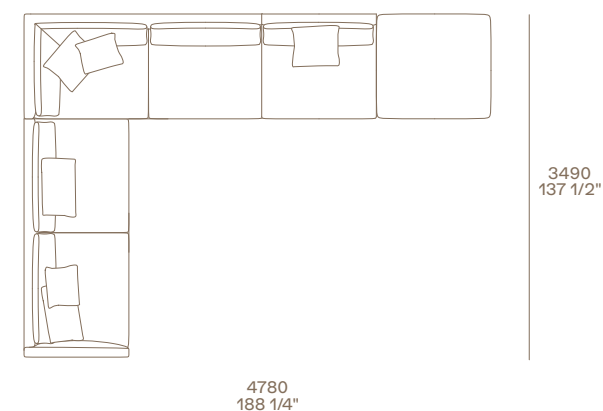

BRISTOL

Design Jean-Marie Massaud

Bristol divano

Cuscinatura singola, rivestimento in tessuto sfoderabile Naxos 17 corda, cuscini opzionali tessuto sfoderabile Zante 10 nero e Naxos 17 corda, piedini arretrati in materiale plastico.

Home Hotel tavolino

Struttura e piano in olmo nero.
1400x1400 h 340

Baba tavolino

Struttura metallo verniciato oro lucido, piano in vetro oro.
Ø 500 h 540

Henry pouf

Struttura olmo nero, seduta non sfoderabile velluto Persia 1404 carbone.
Ø 450 h 450

Jane poltrone

Velluto sfoderabile Persia 54 prussia, basamento olmo nero.
l 670 p 700 h 750

Bristol sofa

Single backrest cushion, cover in removable fabric Naxos 17 corda, optional cushions in removable fabric Zante 10 nero and Naxos 17 corda, invisible feet in plastic material.

Home Hotel coffee table

Structure and top in black elm.
55"x55" h 13 1/2"

Baba coffee table

Structure glossy gold painted metal, top in gold glass.
Ø 19 3/4" h 21 1/4"

Henry pouf

Structure black elm, seat in non-removable velvet Persia 1404 carbone.
Ø 17 3/4" h 17 3/4"

Jane armchairs

Removable velvet Persia 54 prussia, base black elm.
w 26 1/2" d 27 1/2" h 29 1/2"

Bristol divano Bristol sofa

Home Hotel tavolino Home Hotel coffee table

Baba tavolino Baba coffee table

Henry pouf Henry pouf

Jane poltrona Jane armchair