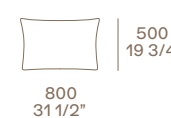

500
800
19 3/4"
31 1/2"