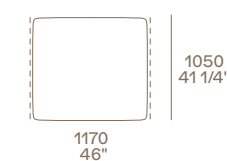

pouf centrale
central unit pouf