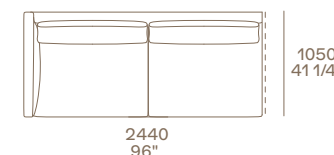

BRISTOL

Design Jean-Marie Massaud

Bristol divano

Cuscinatura singola, rivestimento in tessuto sfoderabile Naxos 17 corda, cuscini opzionali tessuto sfoderabile Zante 10 nero e Naxos 17 corda, piedini arretrati in materiale plastico.

Home Hotel tavolino

Struttura e piano in olmo nero.
1400x1400 h 340

Baba tavolino

Struttura metallo verniciato oro lucido, piano in vetro oro.
Ø 500 h 540

Henry pouf

Struttura olmo nero, seduta non sfoderabile velluto Persia 1404 carbone.
Ø 450 h 450

Jane poltrone

Velluto sfoderabile Persia 54 prussia, basamento olmo nero.
l 670 p 700 h 750

Bristol sofa

Single backrest cushion, cover in removable fabric Naxos 17 corda, optional cushions in removable fabric Zante 10 nero and Naxos 17 corda, invisible feet in plastic material.

Home Hotel coffee table

Structure and top in black elm.
55"x55" h 13 1/2"

Baba coffee table

Structure glossy gold painted metal, top in gold glass.
Ø 19 3/4" h 21 1/4"

Henry pouf

Structure black elm, seat in non-removable velvet Persia 1404 carbone.
Ø 17 3/4" h 17 3/4"

Jane armchairs

Removable velvet Persia 54 prussia, base black elm.
w 26 1/2" d 27 1/2" h 29 1/2"

Bristol divano Bristol sofa

terminale sx
lt end unit