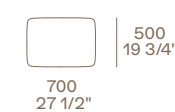

Mad Joker armchair

Non-removable leather Nabuk 10 oliva, swivel base glossy brown nickel. w 31 1/2" d 31 1/2" h 42 3/4"

Mondrian coffee tables

Structure painted glossy brown nickel, tops in mat marble verde lepanto 55"x27 1/2" h 11 1/2"; glossy lacquer moka Ø 39 1/4" h 15".

Structure in gold polished bronze casting, top in black elm. Ø 21 3/4" h 19"

Bristol divano Bristol sofa

terminale sx
lt end unit

pouf centrale
central unit pouf

elemento inclinato
angled unit

terminale dx
rt end unit