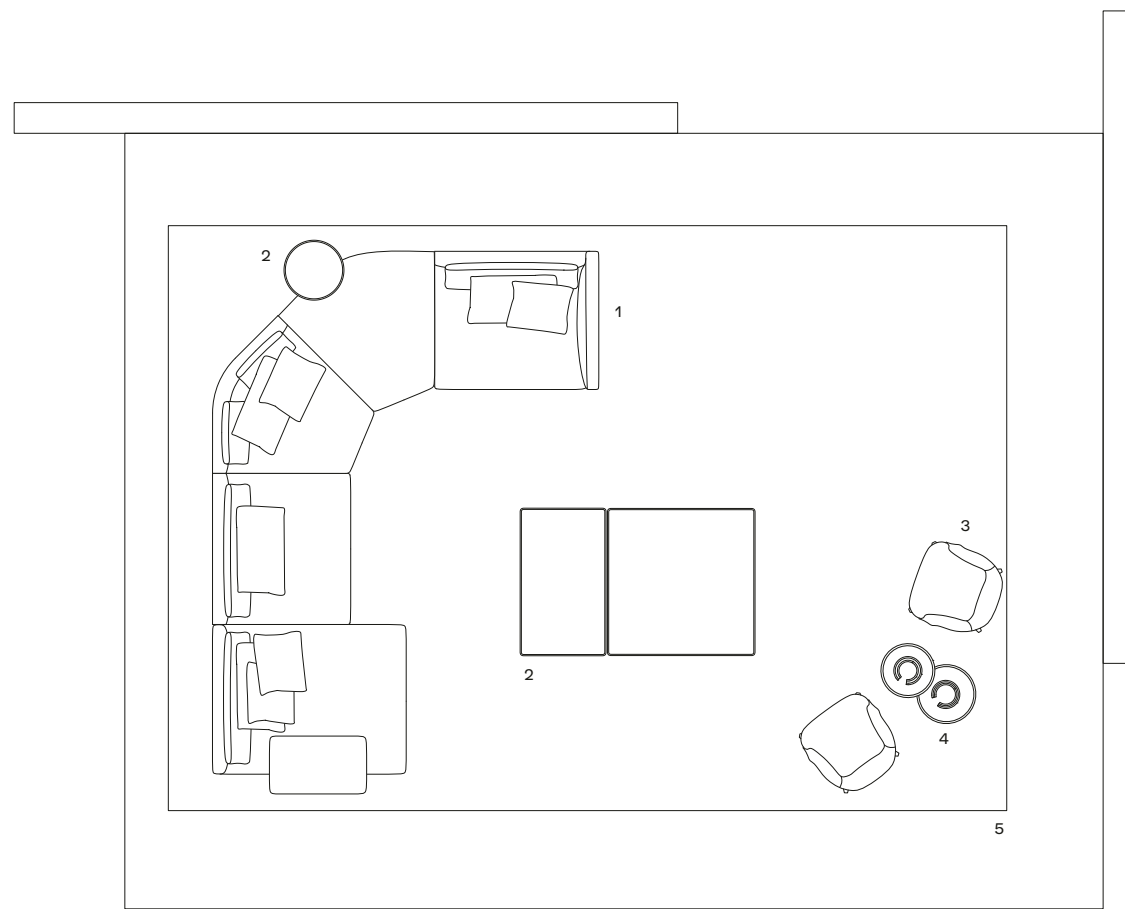

1 Bristol sofa

Backrest cushion comfort, cover in removable fabric Sheffield 01 pepe, lower back cushions in removable fabric Dundee 01 pepe, optional cushions in removable fabric Norwich 01 bianco, optional feet mat brown nickel. Composition 174 1/2"x122"

2 Creek tavolini

Struttura brown nickel satinato. Piano in vetro fumé, piano inferiore olmo nero, 1200x700 h 310. Piano in marmo sahara noir levigato finitura poliester, piano inferiore olmo nero, Ø 420 h 520 - 1200x1200 h 310

2 Creek coffee tables

Structure brushed brown nickel. Top in fumé glass, lower shelf black elm, 47 1/4"x27 1/2" h 12 1/4". Top mat marble sahara noir polyester finish, lower shelf black elm, Ø 16 1/2" h 20 1/2" 47 1/4"x47 1/4" h 12 1/4"

3 Jane poltrone

Pelle non sfoderabile Silk 03 talpa, basamento brown nickel lucido. l 670 p 700 h 750

3 Jane armchairs

Non-removable leather Silk 13 oliva, base brown nickel lucido. w 26 1/2" d 27 1/2" h 29 1/2"

4 Orbit tavolini

Piano e struttura in vetro bronzato, struttura in vetro soffiato. Ø 440 h 550 - Ø 480 h 460

4 Orbit coffee tables

Top and structure in bronzed glass, structure in blown glass. Ø 17 1/4" h 21 3/4" - Ø 19" h 18"

5 Frame tappeto

Colore carbone. Dimensioni su misura 6700x4700

5 Frame carpet

Colour carbone. Customized sizes 263 3/4"x185"

Display 53 mq-sqm