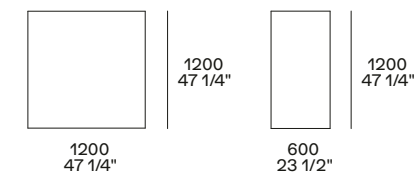

**Westside tavolini
Westside coffee tables**