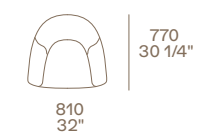

Baba tavolino Baba coffee table

Mad Chair poltrona Mad Chair armchair