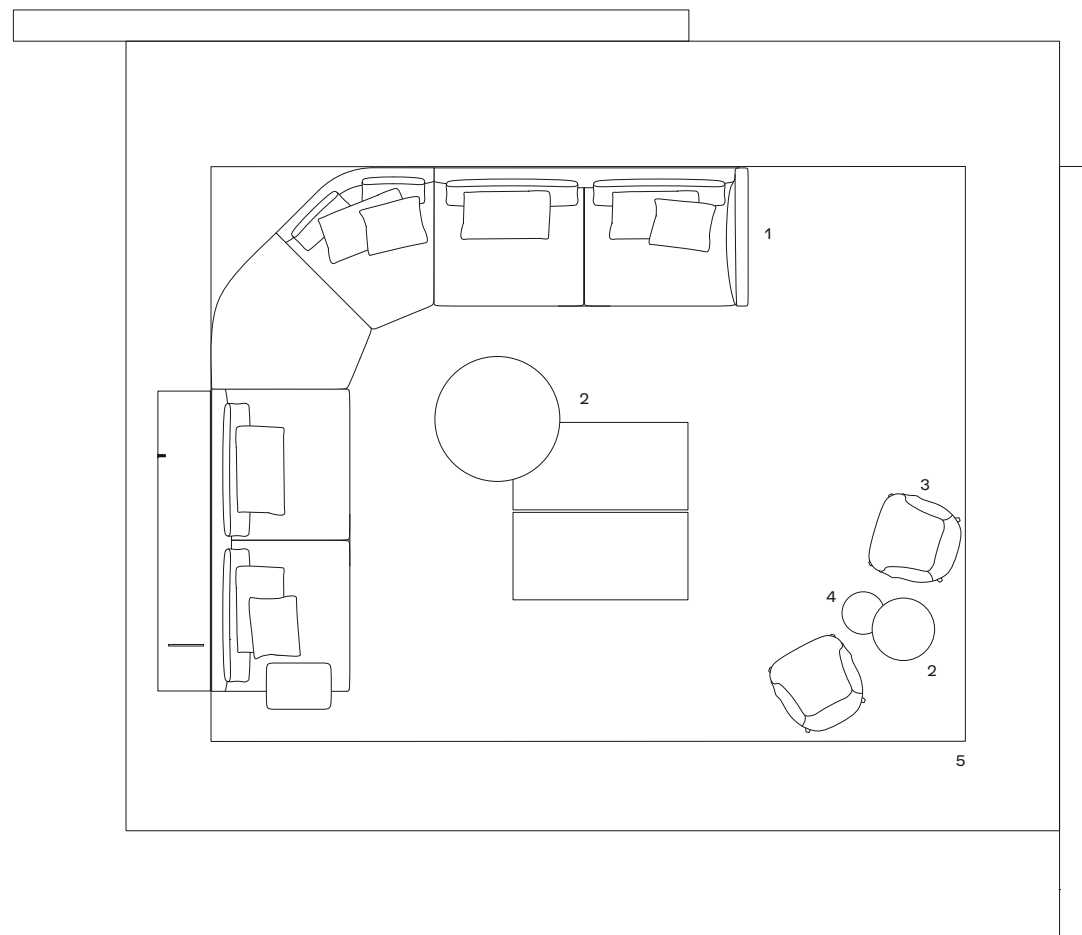

2 Mondrian tavolini

Strutture verniciate brown nickel opaco. Piani in marmo verde lepanto levigato 1400x700 h 290; olmo nero Ø 1000 h 380; laccato lucido visone Ø 550 h 480

3 Jane poltrone

Pelle non sfoderabile Silk 13 oliva, basamento olmo nero. l 670 p 700 h 750

4 Dama tavolino

Massello di noce canaletto. Ø 340 h 460

5 Plain tappeto

Colore tortora. Dimensioni su misura 6000x4600

1 Bristol sofa and coffee table

Backrest cushion comfort, cover in removable fabric Norwich 02 sabbia, lower back cushions in removable fabric Sheffield 02 sabbia, optional cushions in removable fabric Dundee 02 sabbia, optional feet and inlays glossy brown nickel, coffee table at the back of the sofa mat lacquer visone. Composition 171"x185 1/2"

2 Mondrian coffee tables

Structures painted mat brown nickel. Tops in mat marble verde lepanto 55"x27 1/2" h 11 1/2"; black elm Ø 39 1/4" h 15"; glossy lacquer visone Ø 21 3/4" h 19"

3 Jane armchairs

Non-removable leather Silk 13 oliva, base black elm. w 26 1/2" d 27 1/2" h 29 1/2"

4 Dama coffee table

Solid walnut canaletto. Ø 13 1/2" h 18"

5 Plain carpet

Colour tortora. Customized sizes 236 1/4"x181"

Display 50 mq-sqm