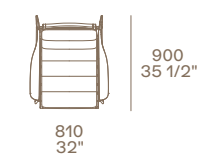

Ipanema poltrona Ipanema armchair