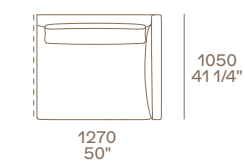

Structure in gold polished bronze casting, top in black elm. Ø 21 3/4" h 19"

Bristol divano Bristol sofa

terminale sx
lt end unit

pouf centrale
central unit pouf

elemento inclinato
angled unit

terminale dx
rt end unit