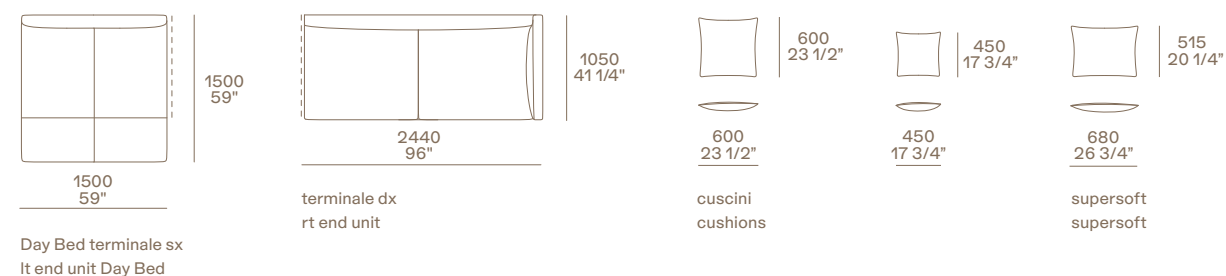

BRISTOL

Design Jean-Marie Massaud

Bristol divano

Cuscineria libera, rivestimento in pelle sfoderabile Nabuk 02 tortora, cuscini tessuto sfoderabile Lima 63 nero e pelle sfoderabile Nabuk 02 tortora, piedini arretrati in materiale plastico. Tavolino retrodivano Bristol System h 430, struttura rovere spessart, inserti e piedini brown nickel opaco.

Bristol tavolino

Struttura rovere spessart, inserti e piedini brown nickel opaco. 1400x1400 h 330

Ipanema poltrone

Struttura rovere spessart, seduta con cinghie in cuoio 03 grigio scuro e cuscino in tessuto sfoderabile Siviglia 04 grafite. l 810 p 900 h 815

Bristol sofa

Loose cushions, cover in removable leather Nabuk 02 tortora, cushions in removable fabric Lima 63 nero and removable leather Nabuk 02 tortora, invisible feet in plastic material. Bristol System coffee table at the back of the sofa h 17", structure spessart oak, inlays and feet mat brown nickel.

Bristol coffee table

Structure spessart oak, inlays and feet mat brown nickel. 55"x55" h 13"

Ipanema armchairs

Structure spessart oak, seat with belts in hide 03 grigio scuro and cushion in removable fabric Siviglia 04 grafite. w 32" d 35 1/2" h 32"

Bristol divano Bristol sofa

Bristol System tavolino retrodivano
coffee table at the back of the sofa

Bristol tavolino Bristol coffee table

Ipanema poltrona Ipanema armchair