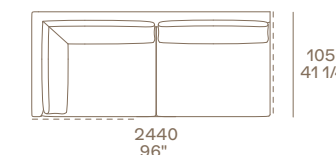

angolo sx
lt corner unit