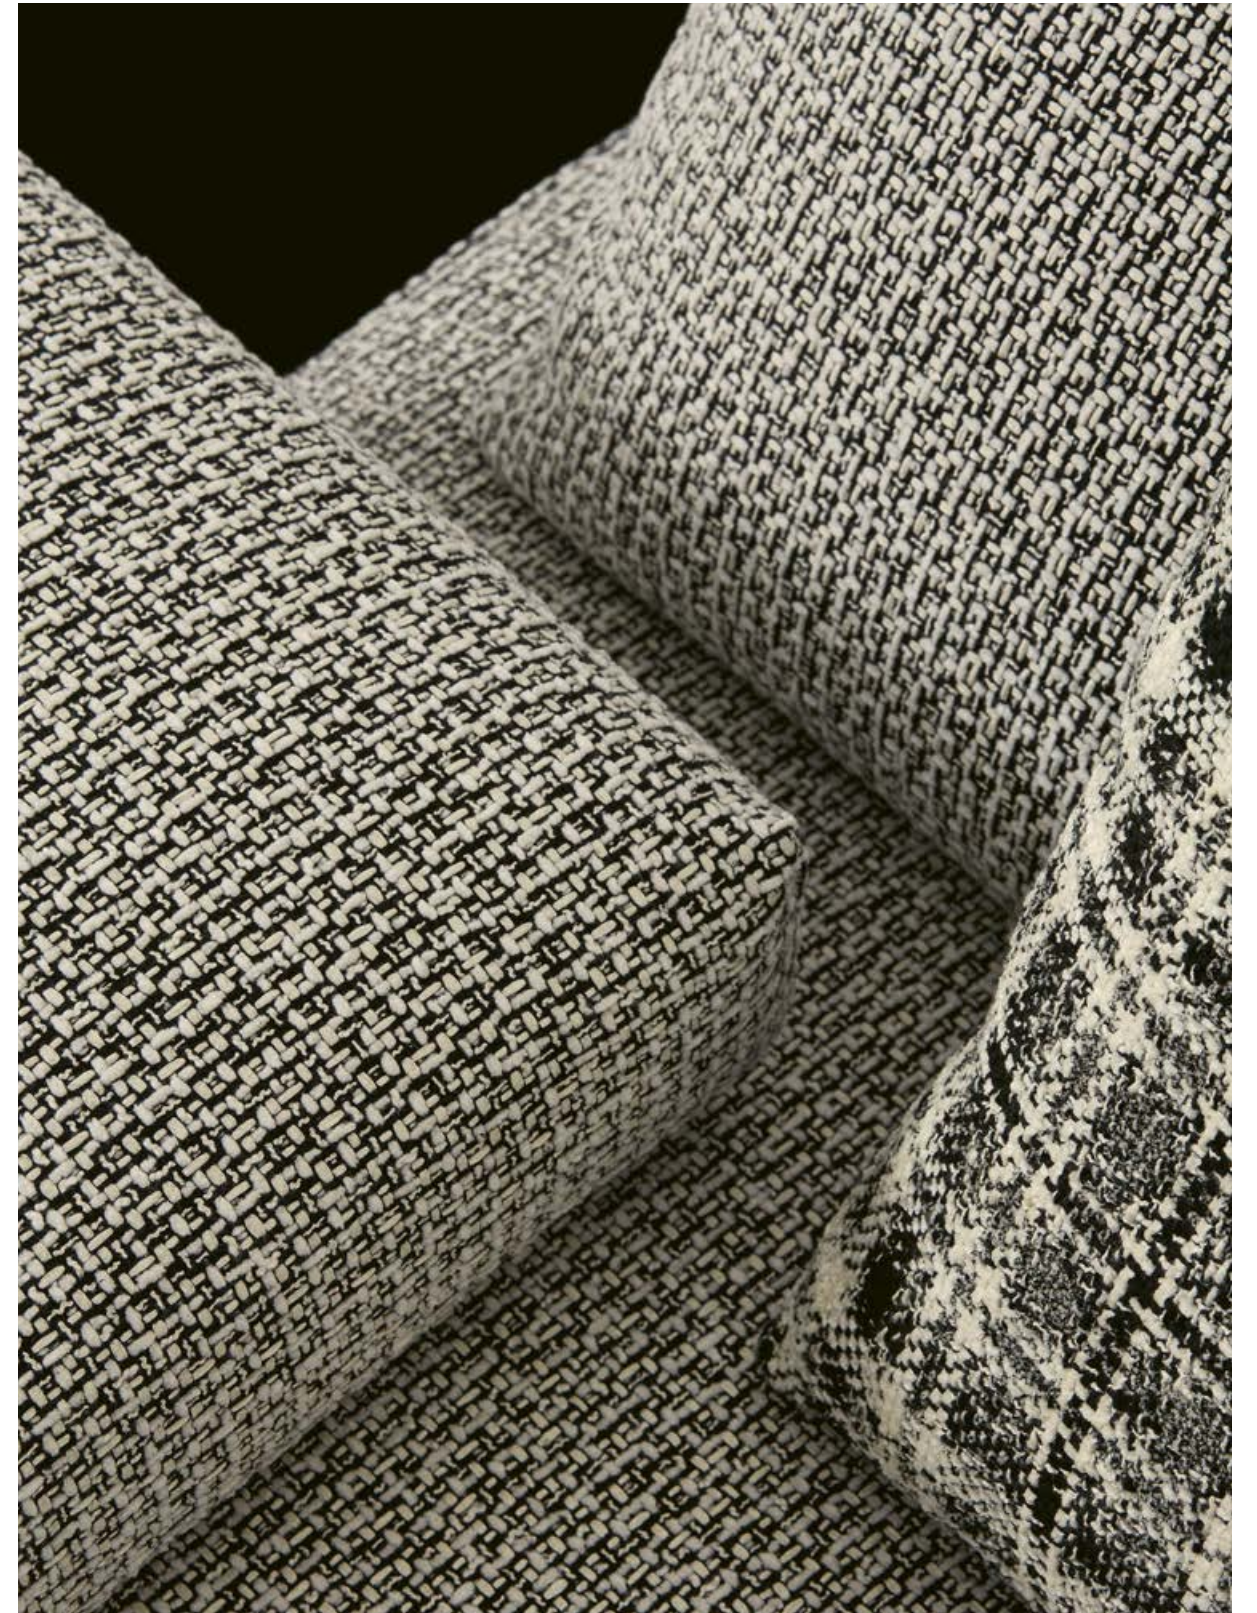

cuscino poggiatesta
lower back cushion

cuscino a fascia
cushion with band

Mad Joker poltrona Mad Joker armchair

Mondrian tavolini Mondrian coffee tables

Soft details

I cuscini poggiatesta in piuma d'oca conferiscono al divano morbidezza e comfort.
Sono studiati per essere usati anche in verticale, come poggiatesta.
The feather kidneyrest cushions give softness and comfort to the sofa.
They are studied to be used also in vertical position as headrest.