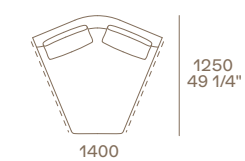

Structure in gold polished bronze casting, top in black elm. Ø 21 3/4" h 19"

Bristol divano Bristol sofa

terminale sx
lt end unit

pouf centrale
central unit pouf

elemento inclinato
angled unit

terminale dx
rt end unit