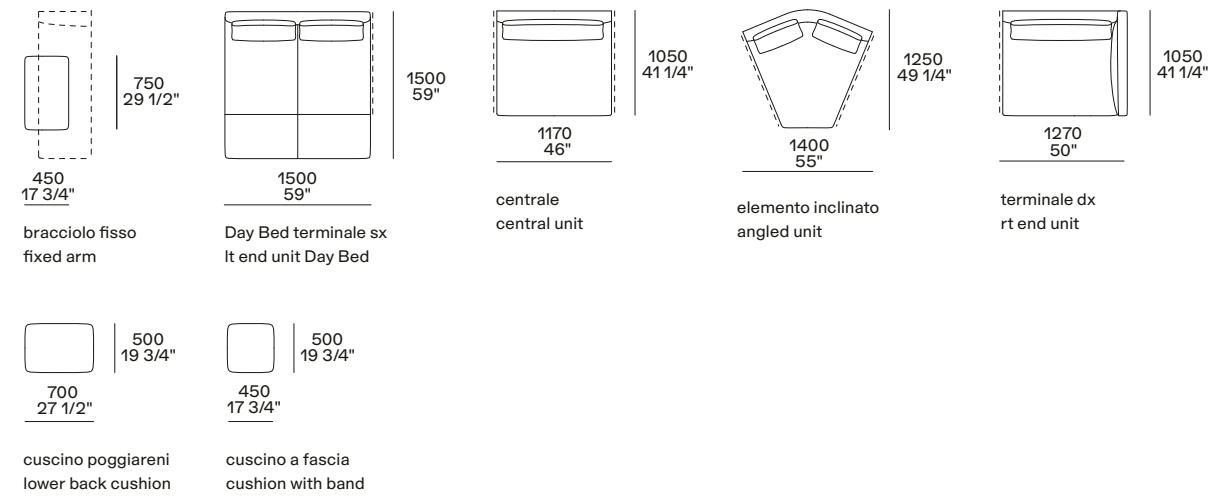

**Bristol divano
Bristol sofa**

**Bristol tavolino
Bristol coffee table**

**Mad Chair poltrona
Mad Chair armchair**

**Orbit tavolini
Orbit coffee tables**