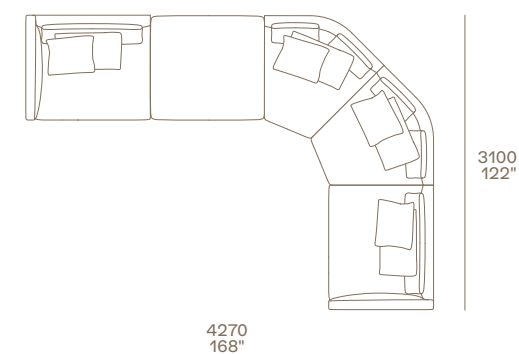

Structure in gold polished bronze casting, top in black elm. Ø 21 3/4" h 19"

Bristol divano Bristol sofa

terminale sx
lt end unit

pouf centrale
central unit pouf

elemento inclinato
angled unit

terminale dx
rt end unit