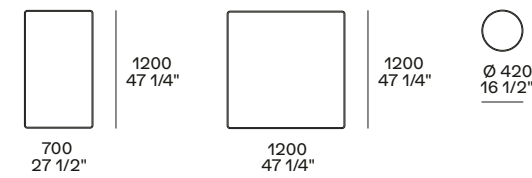

**Creek tavolini
Creek coffee tables**

**Jane poltrona
Jane armchair**

**Orbit tavolini
Orbit coffee tables**