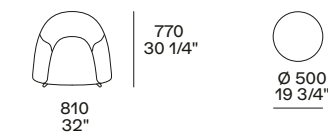

**Mad Chair poltrona
Mad Chair armchair**

**Flute tavolini
Flute coffee tables**