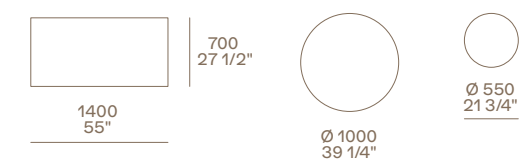

Mad Joker poltrona Mad Joker armchair

Mondrian tavolini Mondrian coffee tables