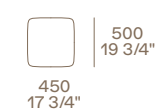

cuscino a fascia
cushion with band