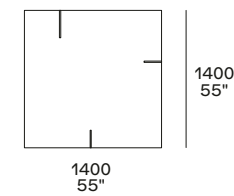

**Bristol tavolino
Bristol coffee table**